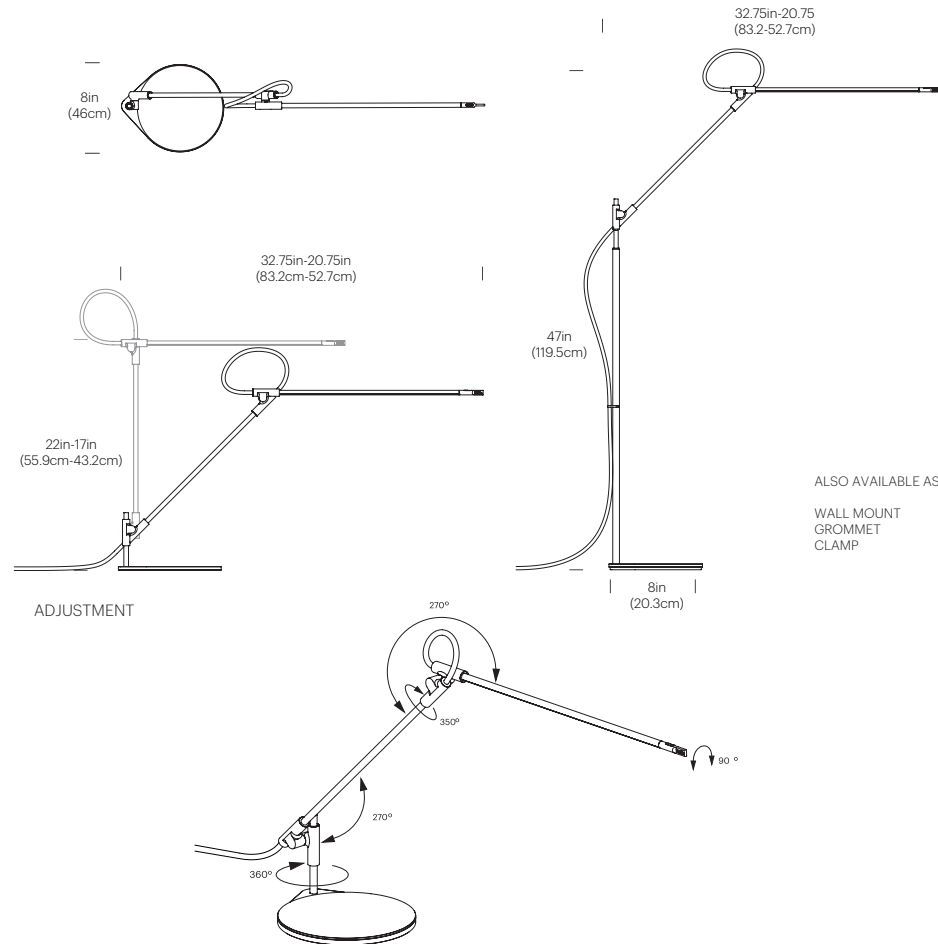

Charcoal

DIMENSIONS

SUPERLIGHT TABLE

Pablo®

PABLO USA

888 MARIN STREET
SAN FRANCISCO, CA 94124
T: +1 415 865 5000
F: +1 415 865 0500
PABLODESIGNS.COM

PABLO EUROPE

INFO@PABLODESIGNS.EU
UK +44 20 3905 5273
Netherlands +31 85 888 0858
PABLODESIGNS.EU

Pablo®

SUPERLIGHT

SUPERLIGHT

DESCRIPTION

Superlight is a task light reduced to its essence. A gestural line in space resulting in a precise yet animated structure, seemingly defying gravity with its weightless appearance. Its unique joints offer a full 3-axis range of motion, allowing Superlight to achieve fluid, sweeping movement in every direction providing warm, glare-free LED light exactly where you need it. The Superlight family includes desk, floor, wall, clamp and grommet-mounted fixtures.

DESIGNER

Peter Stathis + Matthew Boyko 2017

MATERIALS

- Machined Aluminum
- Polycarbonate lens
- Table base: zinc / steel
- Floor base: steel base with aluminum stem
- Clamp, wall, grommet mounts: aluminum

FEATURES

- Full-range dimming
- Ships flat-packed
- Advanced LED array eliminates multiple shadows
- Ultra-light, minimal frame
- 6-hour energy saving auto-off timer

SPECIFICATIONS

- Voltage 120-240V 50/60Hz
- Power Consumption: 8.6 Watts
- Color Temperature: 3000K
- Luminosity: 700lm
- Luminaire efficacy: 81 Lumens/Watt
- Color Rendition Index: 85+ CRI
- 50K hour lifespan